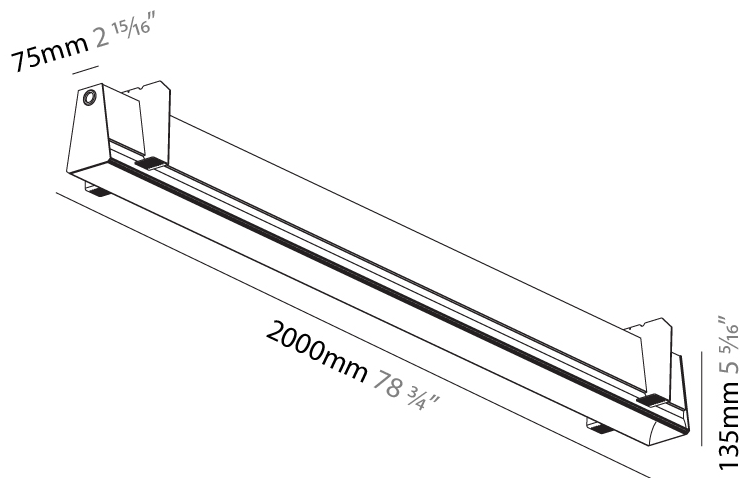

PHYSICAL

Shape: Rectangle
Length (mm): 2000
Length (in): 78 3/4
Width (mm): 75
Width (in): 2 15/16
Height (mm): 135
Height (in): 5 5/16
Ceiling Thickness (mm): 10 / 12.5 / 15
Ceiling Thickness (in): 3/8 or 1/2 or 9/16
Min. Recessing Depth (mm): 170
Min. Recessing Depth (in): 6 11/16
Light Distribution: Direct
Weight (kg): 7.728
Weight (lbs): 17.04
Diffuser: PMMA - Opal
Fixture Finish: SSR / BKV / CWI / CRY / HAB / UFT / ITA / RUA / FTG / MYG / LOD / PUS / FRO / FUP / KIA / POP / BLS / SPG / MEY / GOH / GUM / CHC / COM / ABZ / JAG / OBR / MOS / ROR
Fixture Material: Aluminum
Cut-out Measurements: 2010mm / 79 1/8" x 92mm / 3 5/8"
Upon Request: Unique Sizes Unique Ceiling Thickness

ELECTRICAL

Lamp Type: LED (Zhaga Standard)
Input Wattage (W): 35.4
Total Output Wattage (W): 28 / 22.8 (3500K)
Dimming: 0-10V Dimming / Phase Dimming (120Vac Only)
Driver Included: Yes
Driver Location: Integrated
Driver Type: Constant Current - 120 / 277Vac
Driver Class: Class 2
Input Voltage (V): 120 - 277
Constant Current (MA): 350 / 700 (3500K)

LED

Color Temperature (°K): 3000 / 3500 / 4000
Max. Delivered Lumen (lm): 2400 / 2479 / 2530
CRI: >90 CRI
Lamp Life (hrs): 50000
Upon Request: Special Color Temperature RGB-W Tunable White CRI (no minimum qty) price increase + longer lead time

OPTICAL

RATINGS AND CERTIFICATIONS

Certified By: Certified for North American Standards
IP rating: IP20