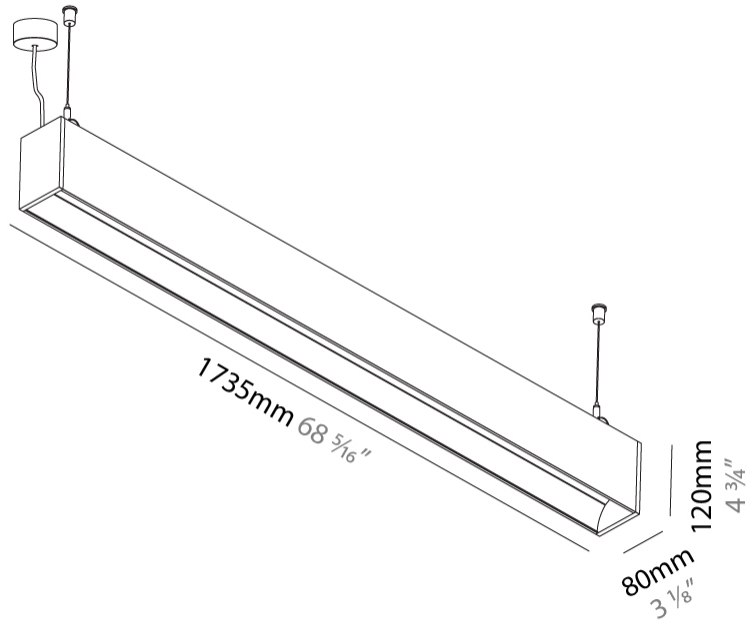

GENERAL

Series: Groove
Subseries: Groove Square
Brand: Prolicht
Division: Architectural
Mounting Type: Suspension
Mounting Location: Ceiling
Subcategory: Profile

PHYSICAL

Shape: Rectangle
Length (mm): 1735
Length (in): 68 5/16
Width (mm): 80
Width (in): 3 1/8
Height (mm): 120
Height (in): 4 3/4
Max. Overall Height (mm): 2120
Max. Overall Height (in): 83 7/16
Light Distribution: Direct
Weight (kg): 7.787
Weight (lbs): 17.167
Diffuser: PMMA - Opal
Fixture Finish: ANA / SSR / BKV / CWI / CRY / HAB / MSR / UFT / ITA / RUA / OGR / FTG / MYG / RWR / LOD / PUS / FRO / FUP / KIA / POP / BLS / SPG / MEY / GOH / GUM / CHC / COM / ABZ / JAG / OBR / MOS / ROR

Fixture Material: Aluminum
Cable Details: 2000mm or 4000mm Transparent Cable
Upon Request: Cable colour - White / Black / Orange / Red

ELECTRICAL

Lamp Type: LED (Zhaga Standard)
Input Wattage (W): 30.4
Total Output Wattage (W): 24 / 19.2 (3500K)
Dimming: 0-10V Dimming / Phase Dimming (120Vac Only)
Driver Included: Yes
Driver Location: Integrated
Driver Type: Constant Current - 120 / 277Vac
Driver Class: Class 2
Input Voltage (V): 120 - 277
Constant Current (MA): 350 / 600 (3500K)

LED

Color Temperature (°K): 3000 / 3500 / 4000
Max. Delivered Lumen (lm): 2050 / 2127 / 2170
CRI: >90 CRI
Lamp Life (hrs): 50000

OPTICAL

RATINGS AND CERTIFICATIONS

Certified By: Certified for North American Standards
IP rating: IP20