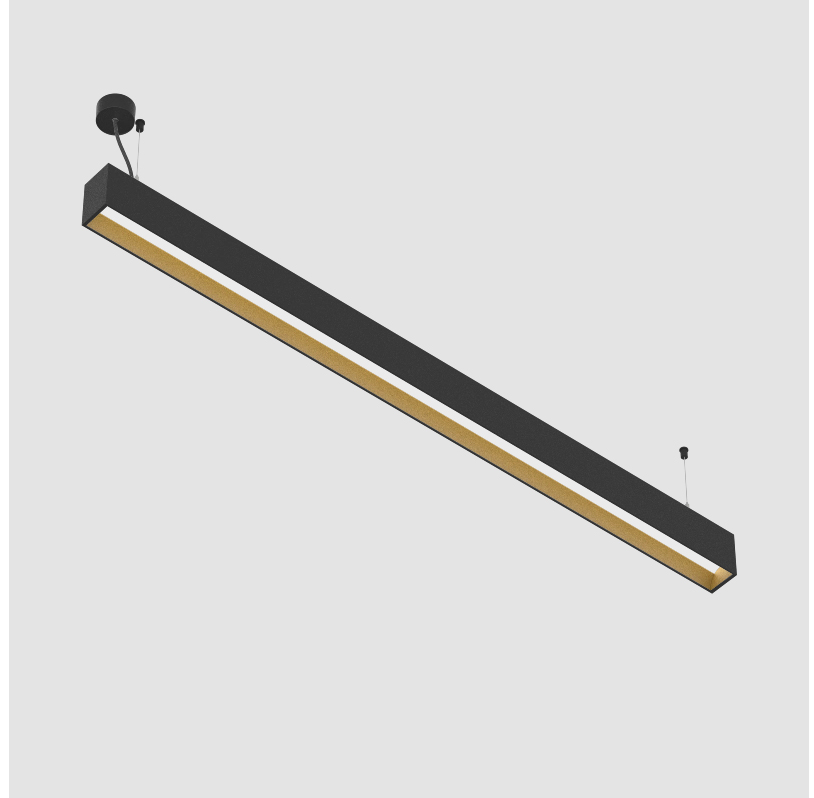

GENERAL

Series: Groove
Subseries: Groove Square
Brand: Prolicht
Division: Architectural
Mounting Type: Suspension
Mounting Location: Ceiling
Subcategory: Profile

PHYSICAL

Shape: Rectangle
Length (mm): 1735
Length (in): 68 5/16
Width (mm): 80
Width (in): 3 1/8
Height (mm): 120
Height (in): 4 3/4
Max. Overall Height (mm): 2120
Max. Overall Height (in): 83 7/16
Light Distribution: Direct
Weight (kg): 7.787
Weight (lbs): 17.167
Diffuser: PMMA - Opal
Fixture Finish: ANA / SSR / BKV / CWI / CRY / HAB / MSR / UFT / ITA / RUA / OGR / FTG / MYG / RWR / LOD / PUS / FRO / FUP / KIA / POP / BLS / SPG / MEY / GOH / GUM / CHC / COM / ABZ / JAG / OBR / MOS / ROR

Fixture Material: Aluminum
Cable Details: 2000mm or 4000mm Transparent Cable
Upon Request: Cable colour - White / Black / Orange / Red

ELECTRICAL

Lamp Type: LED (Zhaga Standard)
Input Wattage (W): 30.4
Total Output Wattage (W): 24 / 19.2 (3500K)
Dimming: 0-10V Dimming / Phase Dimming (120Vac Only)
Driver Included: Yes
Driver Location: Integrated
Driver Type: Constant Current - 120 / 277Vac
Driver Class: Class 2
Input Voltage (V): 120 - 277
Constant Current (MA): 350 / 600 (3500K)

LED

Color Temperature (°K): 3000 / 3500 / 4000
Max. Delivered Lumen (lm): 2050 / 2127 / 2170
CRI: >90 CRI
Lamp Life (hrs): 50000

OPTICAL

RATINGS AND CERTIFICATIONS

Certified By: Certified for North American Standards
IP rating: IP20